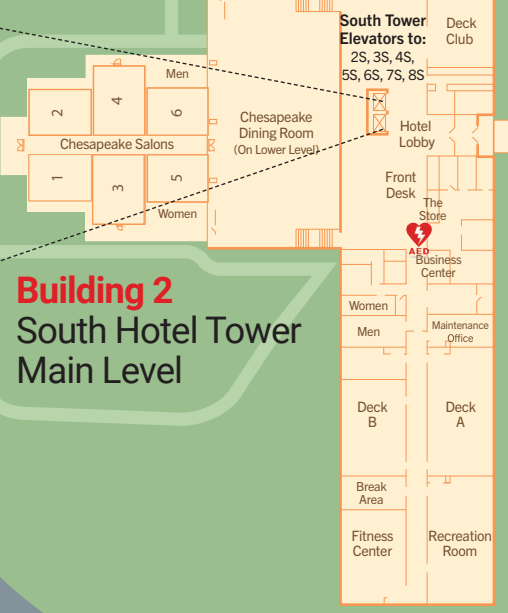

BALTIMORE-WASHINGTON PARKWAY

Building 3 Lower Level
North Conference/Academic Building

Building 3 Upper Level
North Conference/Academic Building

Building 1
North Hotel Tower
Main Level

Building 4 Upper Level
South Conference/Academic Building

Building 4 Lower Level
South Conference/Academic Building

← TO WEST NURSERY ROAD MARITIME BLVD. TO HAMMONDS FERRY ROAD →