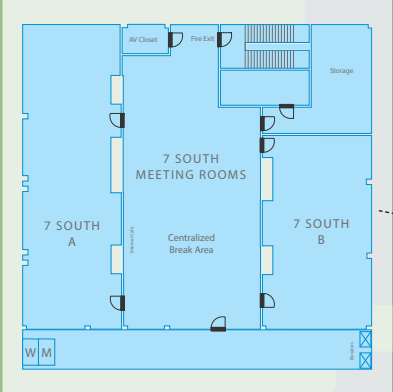

BALTIMORE-WASHINGTON PARKWAY

Building 3 Lower Level
North Conference/Academic Building

Building 3 Upper Level
North Conference/Academic Building

Building 1
North Hotel Tower
Main Level

Building 4 Upper Level
South Conference/Academic Building

Building 4 Lower Level
South Conference/Academic Building

← TO WEST NURSERY ROAD MARITIME BLVD. TO HAMMONDS FERRY ROAD →