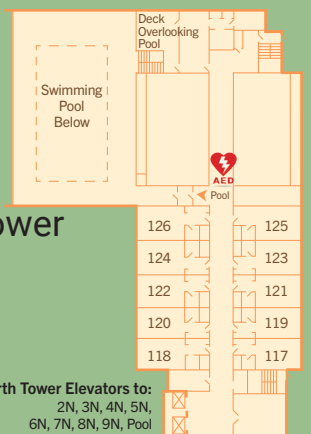

BALTIMORE-WASHINGTON PARKWAY

Building 3 Lower Level
North Conference/Academic Building

Building 3 Upper Level
North Conference/Academic Building

Building 1
North Hotel Tower
Main Level

Building 4 Upper Level
South Conference/Academic Building

Building 4 Lower Level
South Conference/Academic Building

← TO WEST NURSERY ROAD MARITIME BLVD. TO HAMMONDS FERRY ROAD →