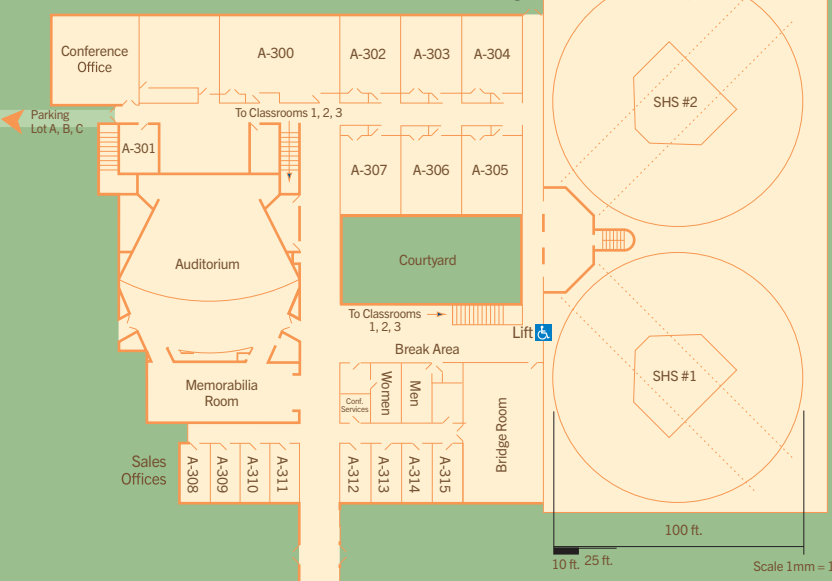

BALTIMORE-WASHINGTON PARKWAY

Building 3 Lower Level
North Conference/Academic Building

Building 3 Upper Level
North Conference/Academic Building

Building 1
North Hotel Tower
Main Level

Building 4 Upper Level
South Conference/Academic Building

Building 4 Lower Level
South Conference/Academic Building

← TO WEST NURSERY ROAD MARITIME BLVD. TO HAMMONDS FERRY ROAD →