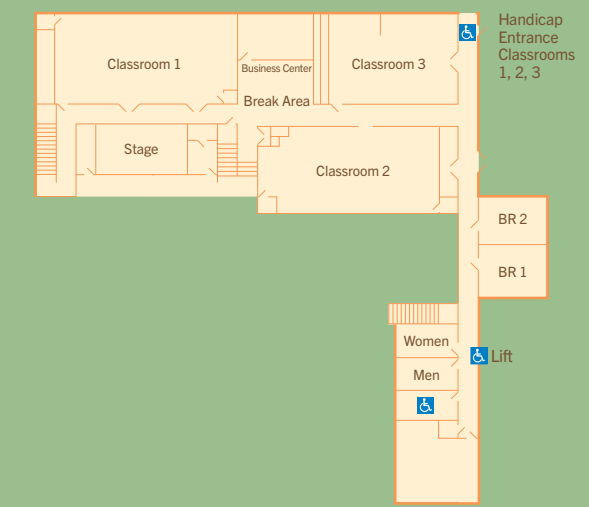

BALTIMORE-WASHINGTON PARKWAY

Building 3 Lower Level
North Conference/Academic Building

Building 3 Upper Level
North Conference/Academic Building

Building 1
North Hotel Tower
Main Level

Building 4 Upper Level
South Conference/Academic Building

Building 4 Lower Level
South Conference/Academic Building

← TO WEST NURSERY ROAD MARITIME BLVD. TO HAMMONDS FERRY ROAD →