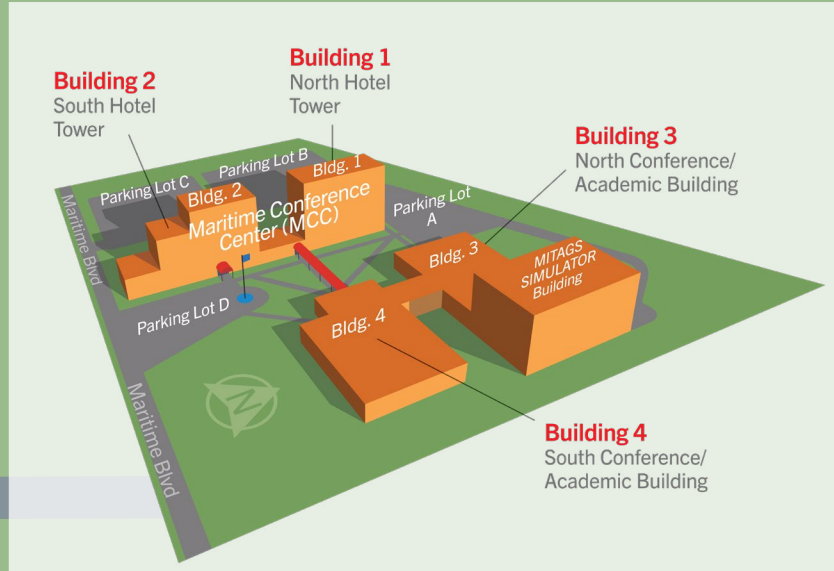

BALTIMORE-WASHINGTON PARKWAY

Building 3 Upper Level
North Conference/Academic Building

Building 3 Lower Level
North Conference/Academic Building

Building 1
North Hotel Tower
Main Level

North Tower Elevators to:
2N, 3N, 4N, 5N,
6N, 7N, 8N, 9N, Pool

Building 2
South Hotel Tower
Main Level

South Tower Elevators to:
2S, 3S, 4S,
5S, 6S, 7S, 8S

Building 4 Upper Level
South Conference/Academic Building

Building 4 Lower Level
South Conference/Academic Building

Property Overview

← TO WEST NURSERY ROAD MARITIME BLVD. TO HAMMONDS FERRY ROAD →