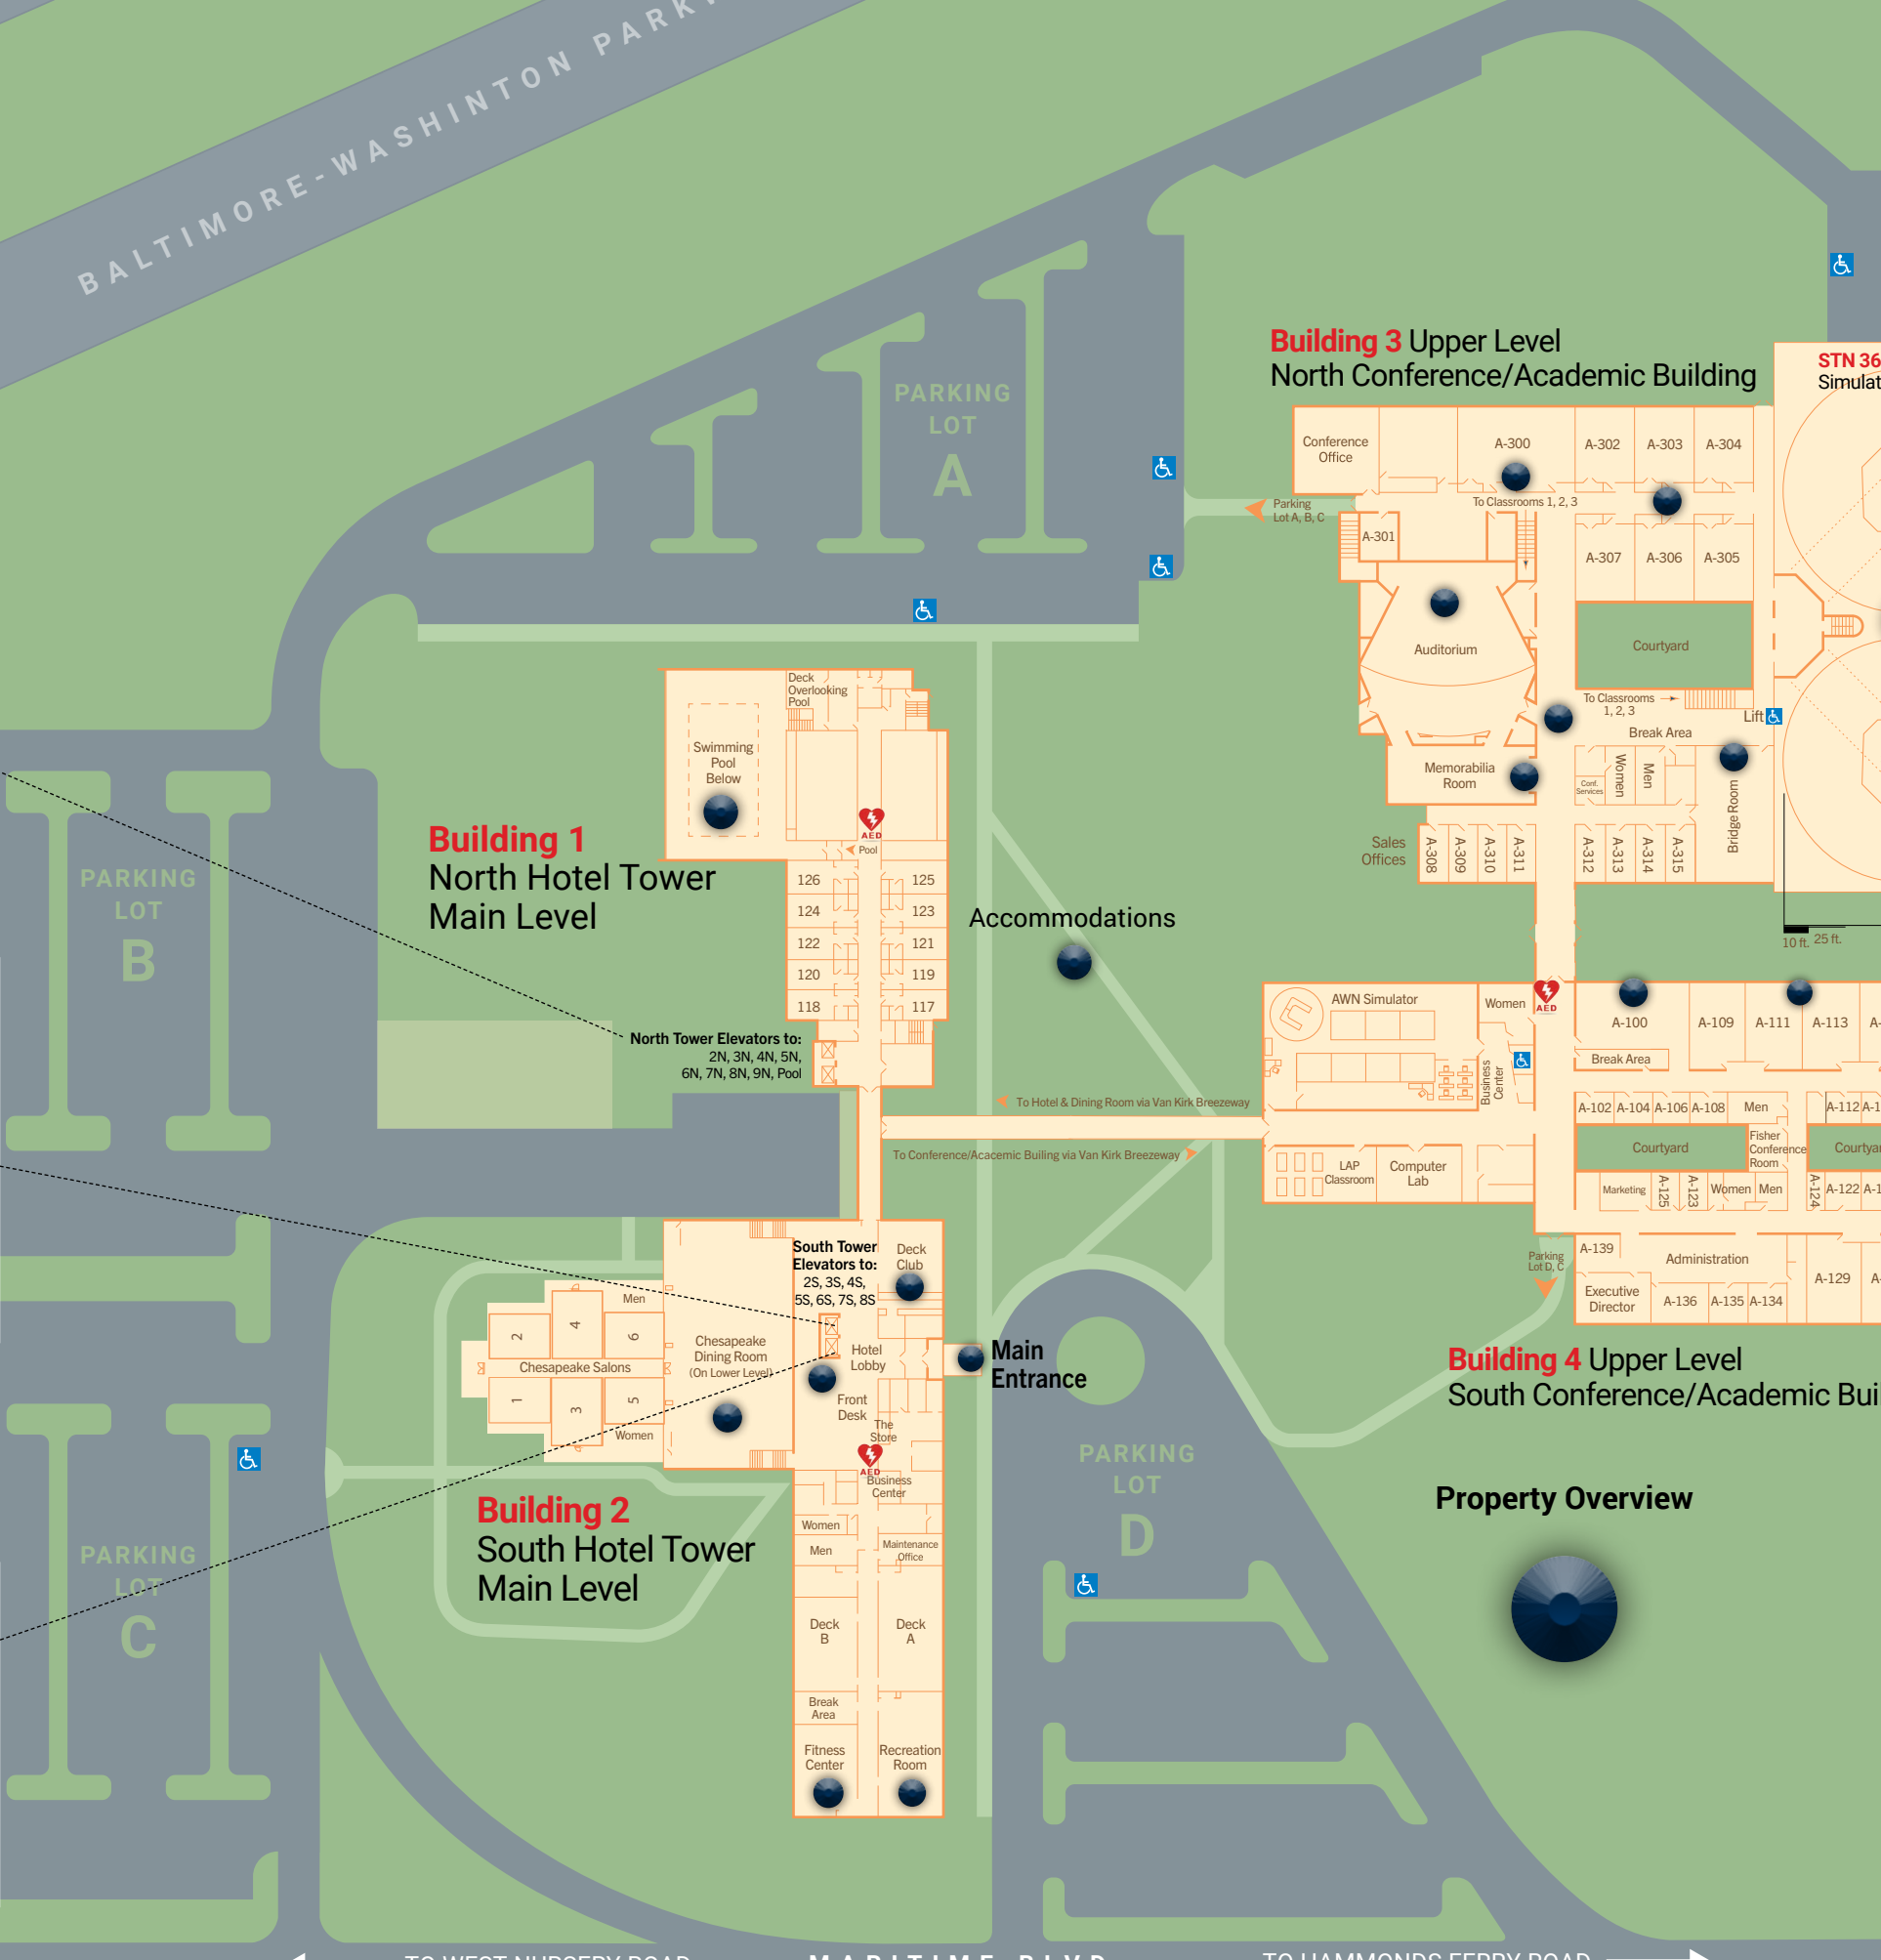

BALTIMORE-WASHINGTON PARKWAY

Building 3 Upper Level
North Conference/Academic Building

Building 3 Lower Level
North Conference/Academic Building

Building 1
North Hotel Tower
Main Level

North Tower Elevators to:
2N, 3N, 4N, 5N,
6N, 7N, 8N, 9N, Pool

Building 2
South Hotel Tower
Main Level

South Tower Elevators to:
2S, 3S, 4S,
5S, 6S, 7S, 8S

Building 4 Upper Level
South Conference/Academic Building

Building 4 Lower Level
South Conference/Academic Building

Property Overview

← TO WEST NURSERY ROAD MARITIME BLVD. TO HAMMONDS FERRY ROAD →