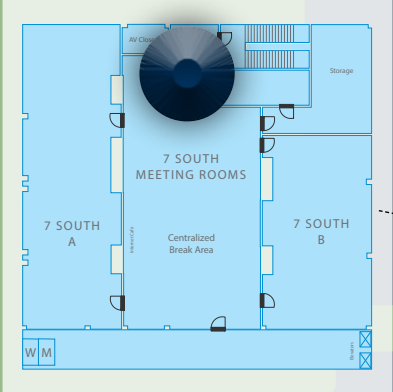

BALTIMORE-WASHINGTON PARKWAY

Building 3 Upper Level
North Conference/Academic Building

Building 3 Lower Level
North Conference/Academic Building

Building 1
North Hotel Tower
Main Level

North Tower Elevators to:
2N, 3N, 4N, 5N,
6N, 7N, 8N, 9N, Pool

Building 2
South Hotel Tower
Main Level

South Tower Elevators to:
2S, 3S, 4S,
5S, 6S, 7S, 8S

Building 4 Upper Level
South Conference/Academic Building

Building 4 Lower Level
South Conference/Academic Building