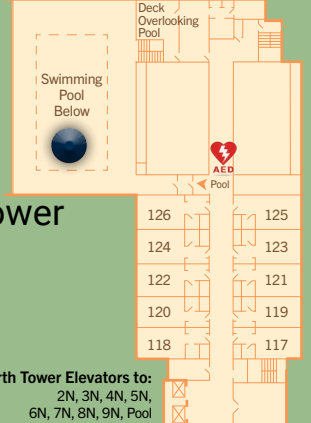

BALTIMORE-WASHINGTON PARKWAY

Building 3 Upper Level
North Conference/Academic Building

Building 3 Lower Level
North Conference/Academic Building

Building 1
North Hotel Tower
Main Level

North Tower Elevators to:
2N, 3N, 4N, 5N,
6N, 7N, 8N, 9N, Pool

Building 2
South Hotel Tower
Main Level

South Tower Elevators to:
2S, 3S, 4S,
5S, 6S, 7S, 8S

Building 4 Upper Level
South Conference/Academic Building

Building 4 Lower Level
South Conference/Academic Building