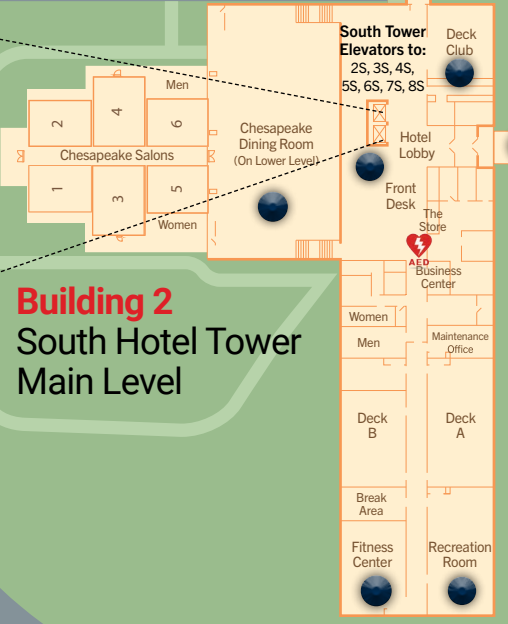

BALTIMORE-WASHINGTON PARKWAY

Building 3 Upper Level
North Conference/Academic Building

Building 3 Lower Level
North Conference/Academic Building

Building 1
North Hotel Tower
Main Level

North Tower Elevators to:
2N, 3N, 4N, 5N,
6N, 7N, 8N, 9N, Pool

Building 2
South Hotel Tower
Main Level

South Tower Elevators to:
2S, 3S, 4S,
5S, 6S, 7S, 8S

Building 4 Upper Level
South Conference/Academic Building

Building 4 Lower Level
South Conference/Academic Building

Property Overview

← TO WEST NURSERY ROAD MARITIME BLVD. TO HAMMONDS FERRY ROAD →