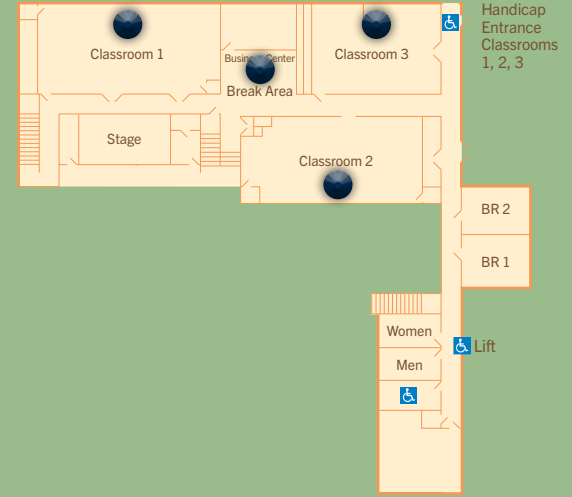

BALTIMORE-WASHINGTON PARKWAY

Building 3 Upper Level
North Conference/Academic Building

Building 3 Lower Level
North Conference/Academic Building

Building 1
North Hotel Tower
Main Level

North Tower Elevators to:
2N, 3N, 4N, 5N,
6N, 7N, 8N, 9N, Pool

Building 2
South Hotel Tower
Main Level

South Tower Elevators to:
2S, 3S, 4S,
5S, 6S, 7S, 8S

Building 4 Upper Level
South Conference/Academic Building

Building 4 Lower Level
South Conference/Academic Building